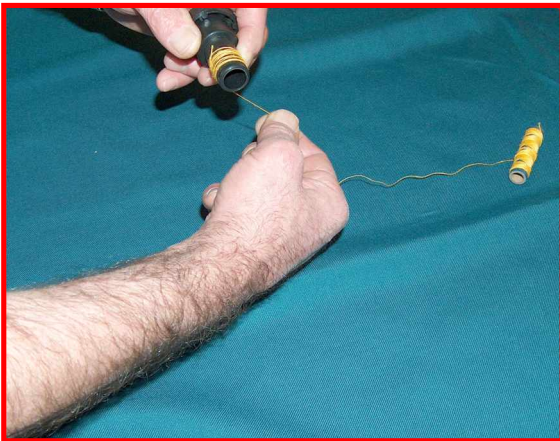

## SHEPHERD TONE ENHANCERS

The unique design concept of the Tone Enhancers stabilizes and controls the air flow distribution to the drone reeds, thus dramatically increasing the air efficiency of your instrument. The Acoustic Pads used are moisture resistant giving the added advantage of moisture control for drone reeds.

By adding hemp, fit the tone enhancer to stock.

Take care when fitting or removing enhancer to stock always screw in a clockwise direction. This will prevent the enhancer lid from becoming unattached.